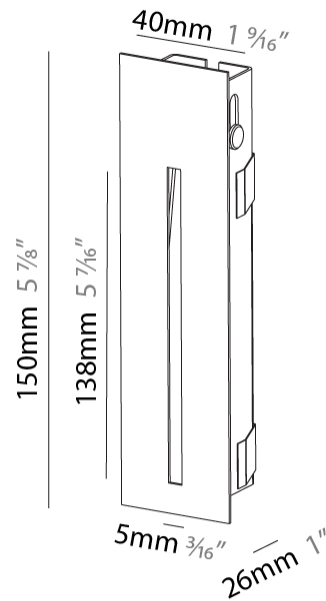

GENERAL

Series: Delight
Subseries: Delight String
Brand: Prolicht
Division: Architectural
Mounting Type: Recessed
Mounting Location: Wall
Subcategory: Step Light

PHYSICAL

Shape: Rectangle
Width (mm): 40
Width (in): 1 9/16
Height (mm): 150
Depth (mm): 26
Height (in): 5 7/8
Depth (in): 1
Ceiling Thickness (mm): 10 / 12 / 15
Ceiling Thickness (in): 3/8 or 1/2 or 9/16
Min. Recessing Depth (mm): 30
Min. Recessing Depth (in): 1 3/16
Light Distribution: Asymmetric
Weight (kg): .21
Weight (lbs): .46
Installation Requirement: 140mm / 5 1/2" x 34mm / 1 5/16"
Fixture Finish: SSR / BKV / CWI / CRY / HAB / LAG / UFT / ITA / RUA / RUR / MIC / FTG / MYG / TWT / LOD / PUS / FRO / FUP / KIA / POP / BLS / SPG / MEY / GOH / GUM / CHC / COM / ABZ / JAG / OBR / MOS / ROR
Fixture Material: Aluminum

ELECTRICAL

Lamp Type: LED (Zhaga Standard)
Input Wattage (W): 2.2
Total Output Wattage (W): 2
Dimming: Non-Dimming / Phase Dimming (120Vac only) / 0-10V Dimming
Driver Included: No
Driver Location: Remote
Driver Type: Constant Current - 120 / 277Vac
Driver Class: Class 2
Input Voltage (V): 120 - 277
Constant Current (MA): 700

LED

Number of LEDs: 1
Color Temperature (°K): 2700 / 3000 / 3500 / 4000
Max. Delivered Lumen (lm): 30
CRI: >90 CRI
Lamp Life (hrs): 50000

OPTICAL

RATINGS AND CERTIFICATIONS

Certified By: Certified for North American Standards
IP rating: IP20