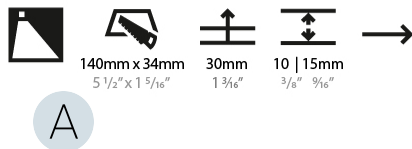

GENERAL

Series: Delight
Subseries: Delight String
Brand: Prolicht
Division: Architectural
Mounting Type: Recessed
Mounting Location: Wall
Subcategory: Step Light

PHYSICAL

Shape: Rectangle
Width (mm): 40
Width (in): 1 9/16
Height (mm): 150
Depth (mm): 26
Height (in): 5 7/8
Depth (in): 1
Ceiling Thickness (mm): 10 / 12 / 15
Ceiling Thickness (in): 3/8 or 1/2 or 9/16
Min. Recessing Depth (mm): 30
Min. Recessing Depth (in): 1 3/16
Light Distribution: Asymmetric
Weight (kg): .21
Weight (lbs): .46
Installation Requirement: 140mm / 5 1/2" x 34mm / 1 5/16"
Fixture Finish: SSR / BKV / CWI / CRY / HAB / LAG / UFT / ITA / RUA / RUR / MIC / FTG / MYG / TWT / LOD / PUS / FRO / FUP / KIA / POP / BLS / SPG / MEY / GOH / GUM / CHC / COM / ABZ / JAG / OBR / MOS / ROR
Fixture Material: Aluminum

ELECTRICAL

Lamp Type: LED (Zhaga Standard)
Input Wattage (W): 2.2
Total Output Wattage (W): 2
Dimming: Non-Dimming / Phase Dimming (120Vac only) / 0-10V Dimming
Driver Included: No
Driver Location: Remote
Driver Type: Constant Current - 120 / 277Vac
Driver Class: Class 2
Input Voltage (V): 120 - 277
Constant Current (MA): 700

LED

Number of LEDs: 1
Color Temperature (°K): 2700 / 3000 / 3500 / 4000
Max. Delivered Lumen (lm): 30
CRI: >90 CRI
Lamp Life (hrs): 50000

OPTICAL

RATINGS AND CERTIFICATIONS

Certified By: Certified for North American Standards
IP rating: IP20